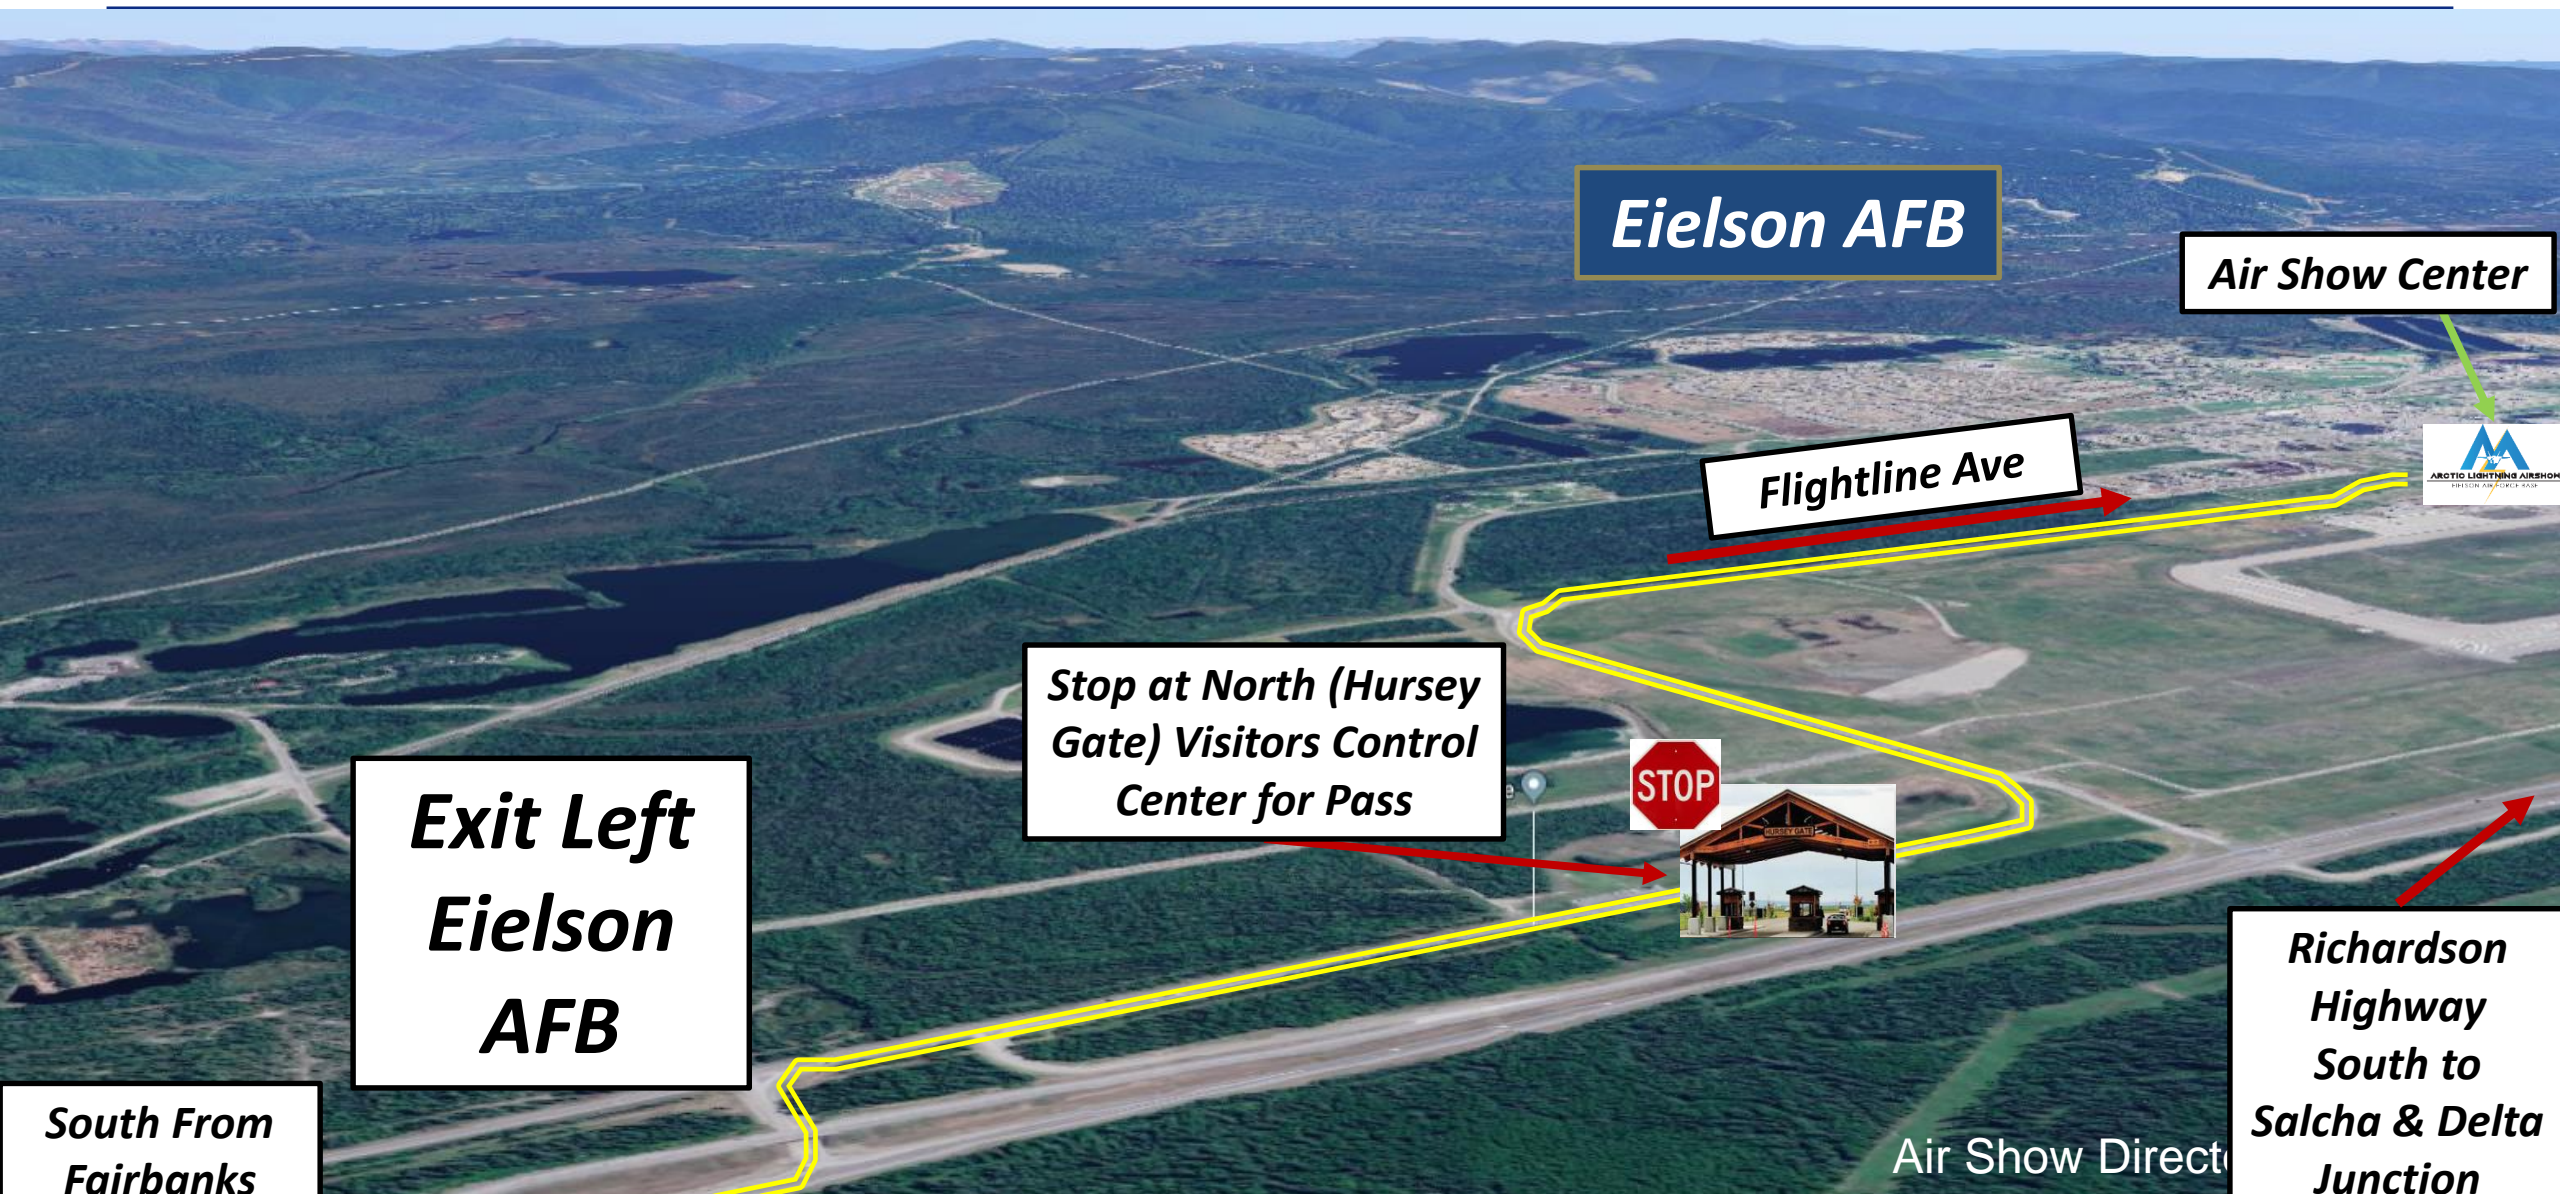

Americans with Disabilities Parking From Richardson Highway (1 of 2)

Eielson AFB

Air Show Center

Flightline Ave

**Exit Left
Eielson
AFB**

**Stop at North (Hursey
Gate) Visitors Control
Center for Pass**

**Richardson
Highway
South to
Salcha & Delta
Junction**

**South From
Fairbanks**

Air Show Direct

Americans with Disabilities Parking On Eielson AFB (2 of 2)

Flightline Ave

**Follow Signs;
Turn Right Here
Park Here**

Entry/Exit Point

Air Show Center

**Fairbanks
North Pole**

North <--- Richardson Highway --> South

**Salcha & Delta
Junction**