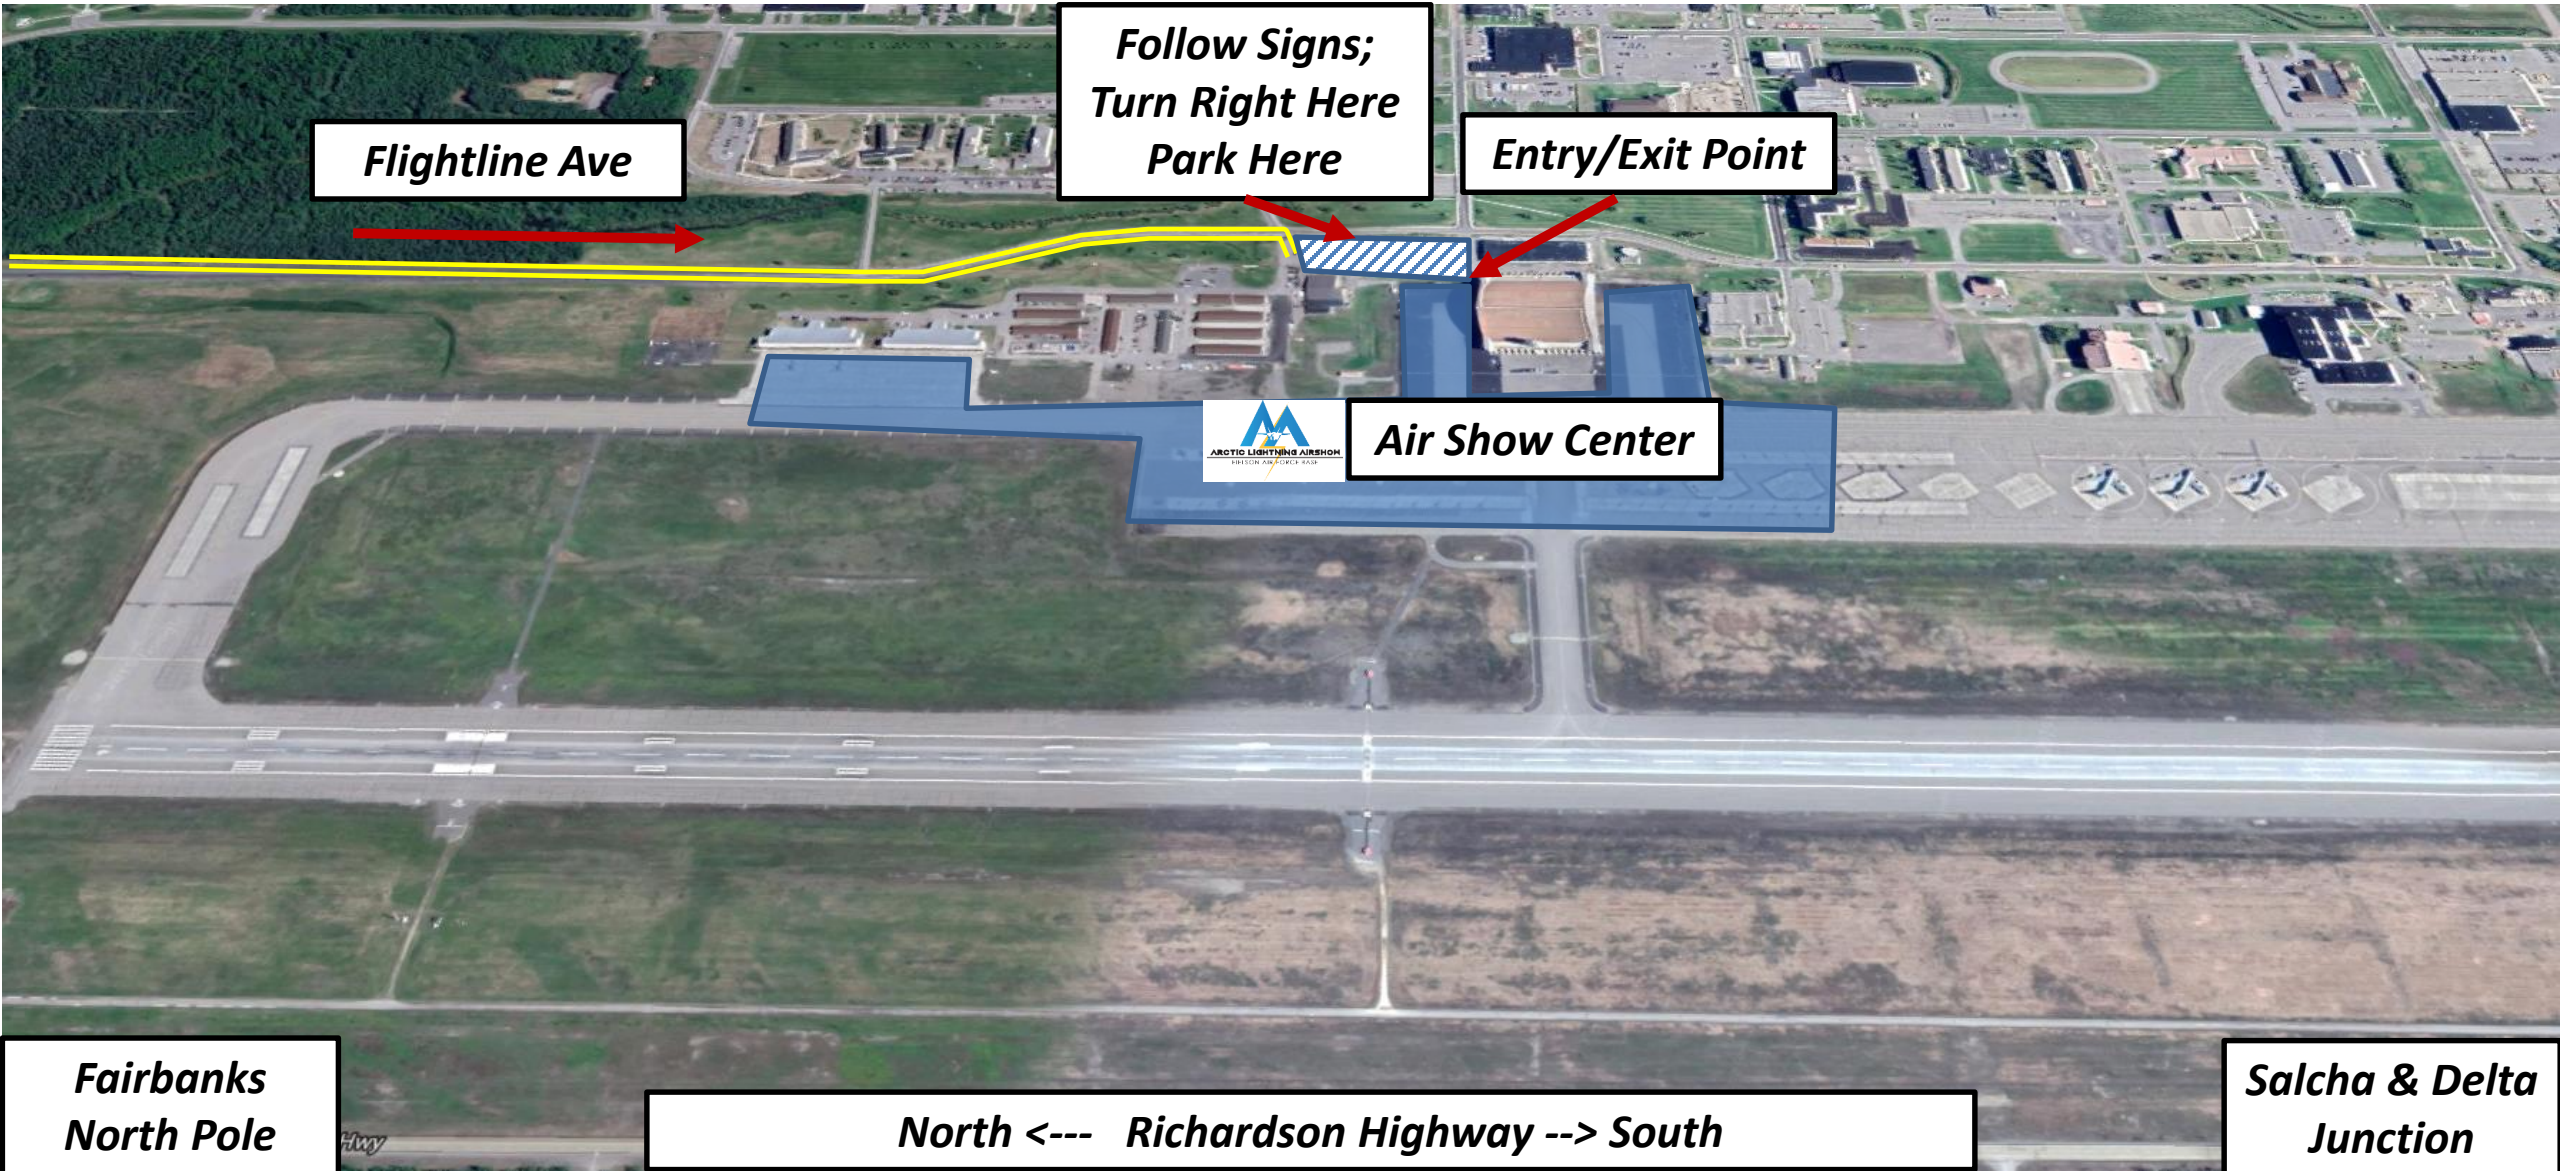

Americans with Disabilities Parking From Richardson Highway (1 of 2)

Eielson AFB

Air Show Center

Flightline Ave

**Exit Left
Eielson
AFB**

**Stop at North (Hursey
Gate) Visitors Control
Center for Pass**

**Richardson
Highway
South to
Salcha & Delta
Junction**

**South From
Fairbanks**

Air Show Direct

Americans with Disabilities Parking On Eielson AFB (2 of 2)

Flightline Ave

**Follow Signs;
Turn Right Here
Park Here**

Entry/Exit Point

Air Show Center

**Fairbanks
North Pole**

North <--- Richardson Highway --> South

**Salcha & Delta
Junction**